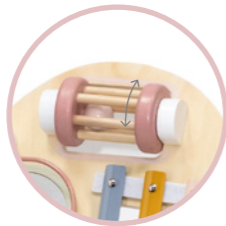

Push & Pull

44259 Baby Walker

Peek in the mirror, flip the number blocks, roll the rattle, match the shapes, play the xylophone... this baby walker offers 8 activities for toddlers to enjoy! Besides playing and learning, it also encourages them to take their first steps and walk. Equip with canvas on the back as storage space.

Size: 314 x 393 x 510 mm