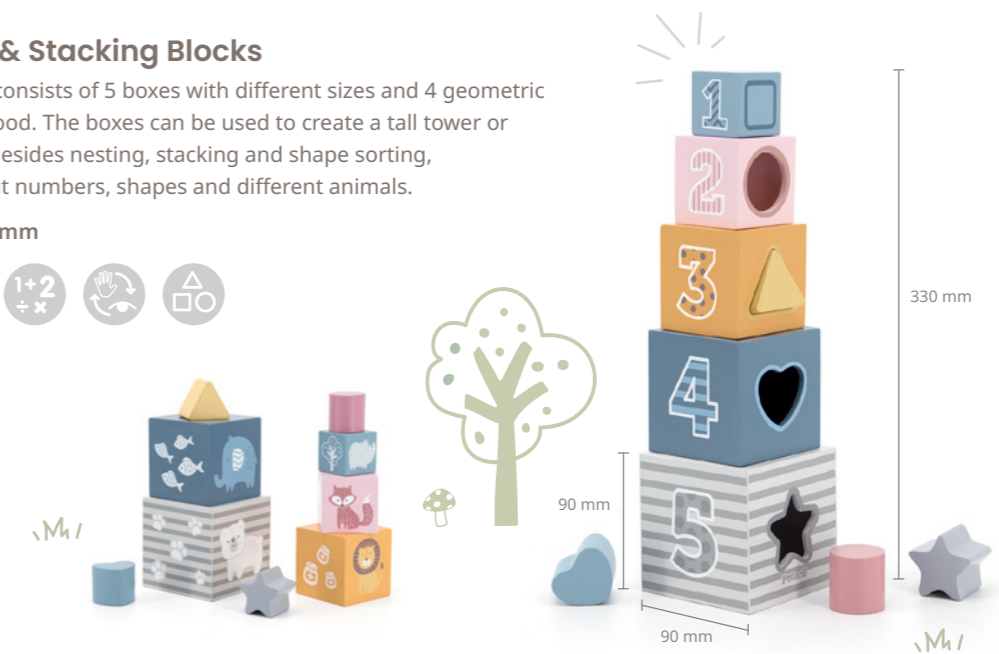

This shape sorter includes a mirror block, 3 animal blocks and 3 music blocks. Shake the blocks to hear different percussion sounds. Toddlers can fit various blocks through the matching holes, and get them out from the back door. A fun way to improve shape recognition and hand-eye coordination.

Size: 135 x 145 x 120 mm

44007 Shape Sorter & Gear Play

A five-sided triangular box with 7 different geometric shapes (triangle, rectangle, square, pentagon, circle, oval and trapezoid). Improve babies' shape recognition ability and hand-eye coordination ability by matching shape blocks into the empty holes. Turn the gears to have more fun!

Size: 162 x 160 x 140 mm

44016 Nesting & Stacking Blocks

This wooden block set consists of 5 boxes with different sizes and 4 geometric blocks made of solid wood. The boxes can be used to create a tall tower or nest for easy storage. Besides nesting, stacking and shape sorting, children can learn about numbers, shapes and different animals.

Box size: 97 x 97 x 180 mm

44050 Matching Shape & Colour

Include a double layer base, 25 blocks in 5 colours and 5 shapes, and 6 double-sided guide cards. When rotating the upper panel, different shape and colour combinations will appear, and children need to find the matching blocks. Perfect toy for learning basic shapes and colours, also for improving manual dexterity.