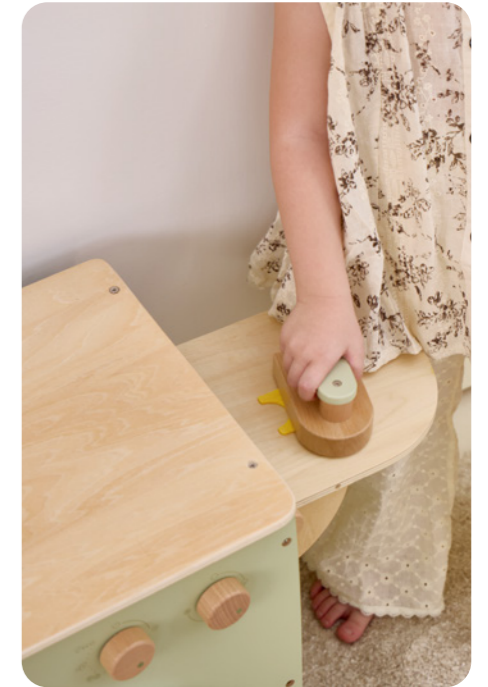

44246 Washing Machine Set

- Experience a full laundry experience, from washing, drying to ironing.
- This washing machine set includes everything you see on the image: a bottle of detergent, laundry basket, iron, some fabric clothes and several clips.
- Encourage creative and imaginative play.

Size: 779 x 319 x 465 mm