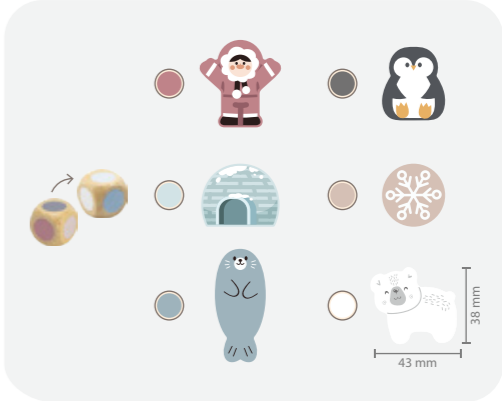

44234 Balance Game - Arctic

This arctic themed wooden balancing game includes 12 pcs of blocks, a base and a dice. Match color on the dice to the block's, and fit the block where necessary or possible. The blocks have irregular shapes that require careful and skillful hands to maintain balance and pile up high. Keeping balance of the base demands for fine motor skills, hand-eye coordination and dexterity.

Size of Base: 180 x 20 x 86 mm