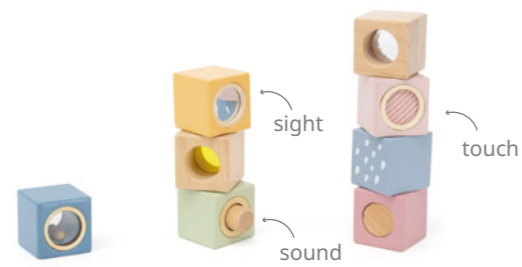

44279 Sensory Blocks

Unlock endless fun and exploration with these 8-piece sensory wooden blocks! Designed to stimulate touch, sight, and sound, each block features unique textures, mirrors, or sounds, perfect for little hands. Safe, durable, and beautifully designed, they promote sensory development, fine motor skills, and imaginative play.

Block Size: 40 x 40 x 40 mm