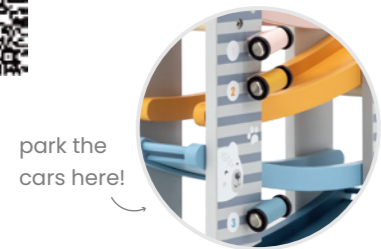

44013 Car Slider

A car slider & 4 mini cars with numbers in different colors. Besides of improving the baby's visual tracking ability and sports ability, learning numbers and matching colors as well as having good habit of clean-up after playing. Additional slots as storage of cars avoid to lose the cars easily.

Size: 260 x 235 x 85 mm