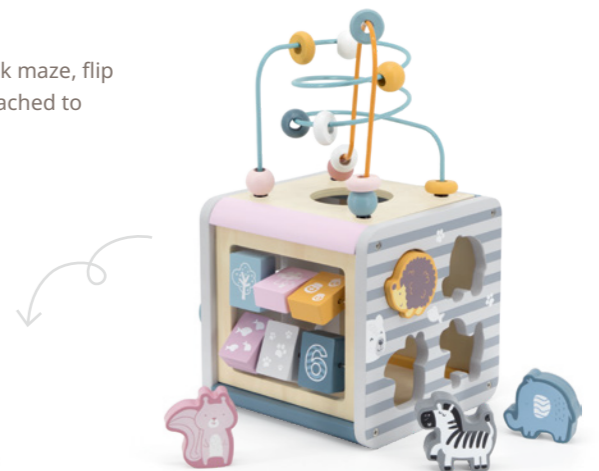

44030 5-in-1 Activity Box

This delicate 5-in-1 activity box features shape sorter, spinning gears, track maze, flip boards and labyrinth of beads to engage kids. The bead maze can be detached to form 2 separate toys.

Size: 180 x 200 x 320 mm