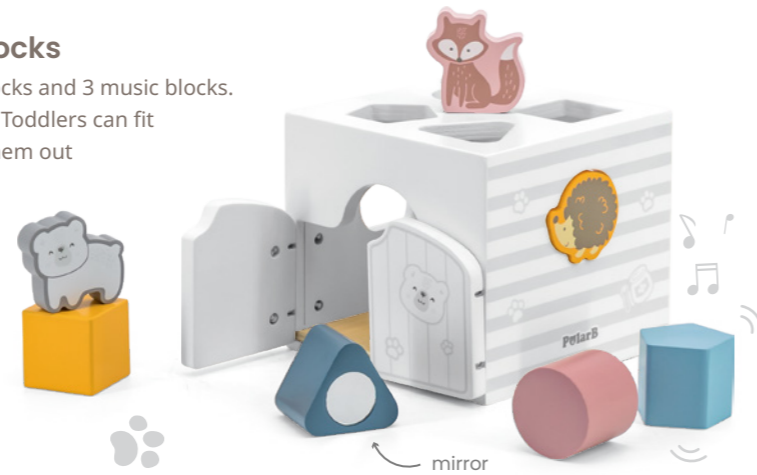

44052N Shape Sorter with Music Blocks

This shape sorter includes a mirror block, 3 animal blocks and 3 music blocks. Shake the blocks to hear different percussion sounds. Toddlers can fit various blocks through the matching holes, and get them out from the back door. A fun way to improve shape recognition and hand-eye coordination.

Size: 135 x 145 x 120 mm