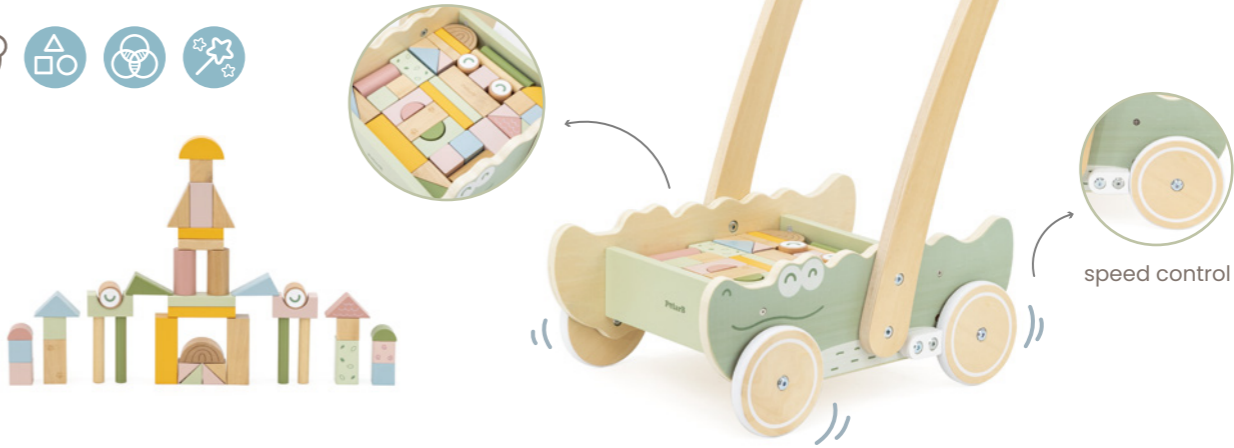

44278 Block Walker

Features 40 vibrant blocks and a special speed control system that slows the walker down, providing extra stability for babies just beginning to walk. The product can be easily assembled within 5 minutes!

Size: 400 x 275 x 440 mm