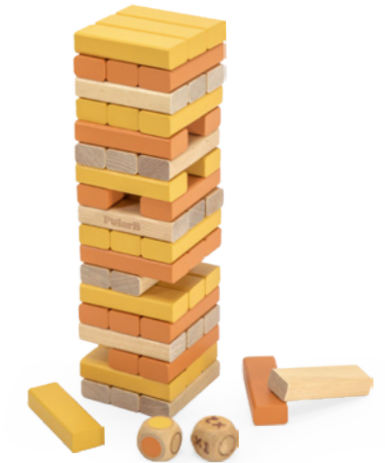

44218 Block Tower Game

Classic stacking game with a twist, includes 54 colour blocks and 2 dices. Throw the dice and follow the instruction to remove the block(s). Take turns until the block tower collapses. Explore more ways to play such as tumbling dominoes and block building.

Size of blocks: 60 x 20 x 12 mm