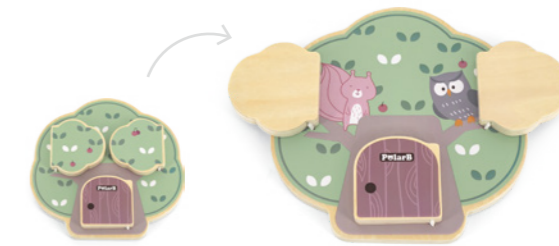

Size: 60 x 60 x 75 mm

Double Maracas

These beautifully made double wooden Maracas are easy to grip, so babies can practice gripping and shaking to listen the wonderful sound of Maracas! Enhance the sense of rhythm, concentration, and help to practice auditory tracking.

Size: 48 x 48 x 145 mm

44089 Elephant

44090 Fox

44091N Lion

44088 Peek-a-Boo Tree

Come play peek-a-boo with these lovely animals and knock on the door to see who lives in the tree house! This flip book is perfect for little ones who like to flip and grasp, inspiring curiosity and promoting early developmental skills.

Size: 170 x 165 x 22 mm

 **Push & Pull**

In the shape of a cute animal, this excellent pull-along toy encourages babies to walk more and enhance their motor ability insensibly.

Size: 110 x 105 x 55 mm

44001 Pull Along - Polar Bear