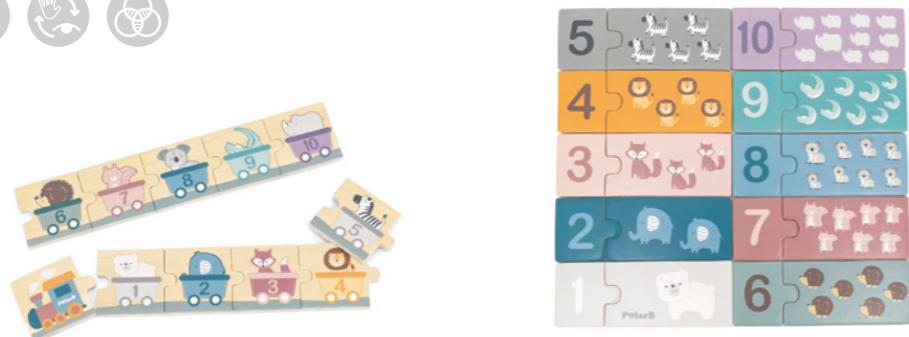

44071 Number Puzzles

This number puzzle contains 31 wooden pieces of different animals and numbers. Kids can either match up the animals with their corresponding numbers or build a lovely animal train according to the number. Ideal to introduce the concepts of colors and numbers, develop kids' matching skills, and encourage the spirit of exploration about animals.

Box size: 206 x 190 x 45 mm