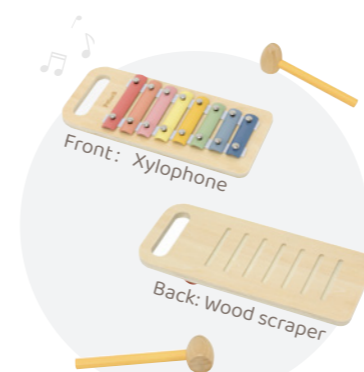

Size: 314 x 393 x 510 mm

44026 PolarB Xylophone

Cute polar bear xylophone with soft colours for timeless fun. Easy to carry around with a handle. An ideal first musical instrument toy for auditory stimulation and developing musical interest.

Size: 255 x 175 x 13 mm

44270 Pounding Bench & Xylophone

This toy features pounding bench, xylophone and wood scraper instrument all in one! Pound the balls with the hammer and listen as they roll down the xylophone or the wood scraper. The xylophone can be taken out and played alone. Inspire creativity and develop fine motor skills and hand-eye coordination.

Size: 260 x 140 x 170 mm

3 ways to play!

1. Play Xylophone

2. Pound & Listen

3. Permanence Box

Double Maracas

These beautifully made double wooden Maracas are easy to grip, so babies can practice gripping and shaking to listen the wonderful sound of Maracas! Enhance the sense of rhythm, concentration, and help to practice auditory tracking.