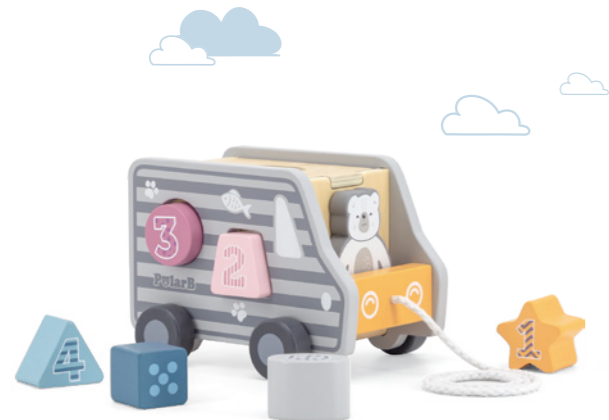

44041 Pull-Along Shape Sorting Truck

What a lovely wooden pull-along shape sorting truck! Toddlers can fit various wooden shapes through the matching holes, then open the lid and take them all out to start again. Perfect for learning basic shapes and numbers, and improving manual dexterity.

Size: 160 x 120 x 115 mm