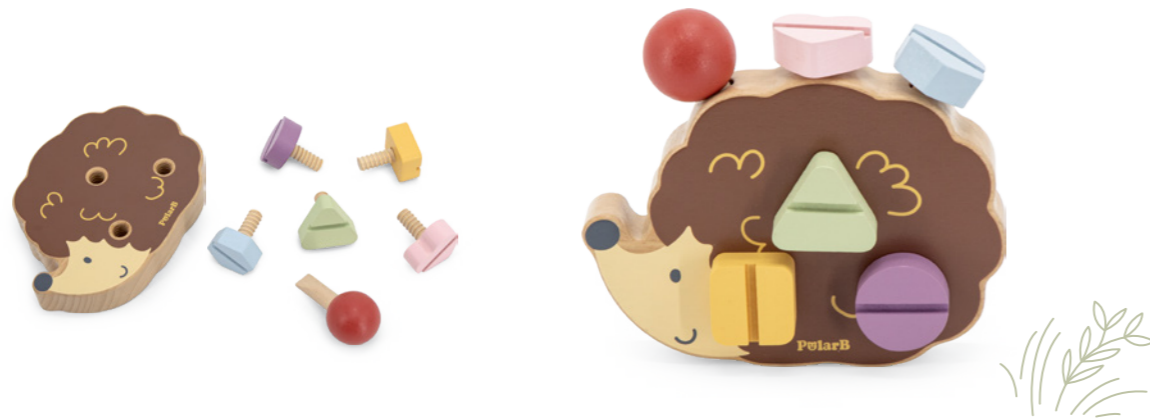

Size: 220 x 220 x 30 mm

2 ways to play!

44056 Calendar & Clock

A unique learning tool to understand the days of the week, months, seasons, time and weather in the most amazing and creative way. Can be played on table-top or hung on the wall at home, kindergarten or nursing home.

Size: 295 x 295 x 30 mm

44022 Stacking Blocks

Stacking wooden beads and blocks with cute animal faces might be one of the favorite play for little ones. A perfect toy to inspire early counting up to 10 and help children with colour sorting.

Size: 180 x 130 x 55 mm

44221 Twisting Hedgehog

In a lovely shape of hedgehog, this screw toy comes with 5 screws and a screw driver. Use the screw driver to twist and turn the screws into place, or just use your hands. The chunky pieces are ideal for young children to hold and play.

Size: 150 x 39 x 130 mm

44258 Standing Easel

This lovely standing easel is a perfect gift for budding artist! Double-sided black & white board with 3 levels of adjustment, suitable for children of various heights. Once the artwork is complete, the board can also be removed and hung on the wall as decoration. Include 4 wooden magnets (to fix the paper), 4 animal magnets (for decoration), an eraser and 4 guide paper to draw PolarB animals. The stand can be easily assembled and disassembled by removing the wooden pin on the back. Great for encouraging fine motor skills and creative expression.