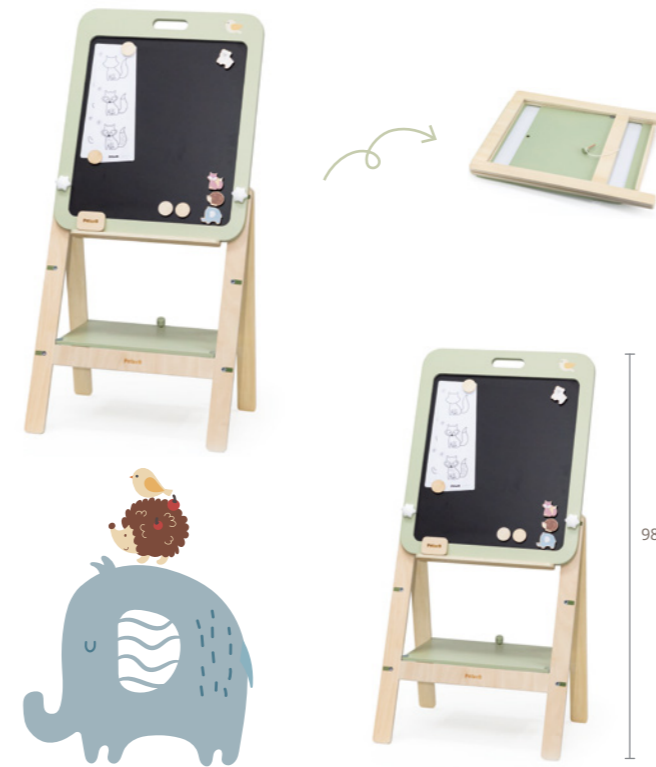

Size: 220 x 220 x 30 mm

2 ways to play!

44056 Calendar & Clock

A unique learning tool to understand the days of the week, months, seasons, time and weather in the most amazing and creative way. Can be played on table-top or hung on the wall at home, kindergarten or nursing home.

Size: 180 x 130 x 55 mm

44221 Twisting Hedgehog

In a lovely shape of hedgehog, this screw toy comes with 5 screws and a screw driver. Use the screw driver to twist and turn the screws into place, or just use your hands. The chunky pieces are ideal for young children to hold and play.

Size: 150 x 39 x 130 mm

44258 Standing Easel

This lovely standing easel is a perfect gift for budding artist! Double-sided black & white board with 3 levels of adjustment, suitable for children of various heights. Once the artwork is complete, the board can also be removed and hung on the wall as decoration. Include 4 wooden magnets (to fix the paper), 4 animal magnets (for decoration), an eraser and 4 guide paper to draw PolarB animals. The stand can be easily assembled and disassembled by removing the wooden pin on the back. Great for encouraging fine motor skills and creative expression.

Size: 460 x 420 x 975 mm

3 levels of height adjustment

980 mm

785 mm

600 mm

44012 Shape Block Puzzle

The shape block puzzle is made of high-quality wood, delicate size and warm color. Let babies learn from fun, and stimulate babies' curiosity about animals and shapes.