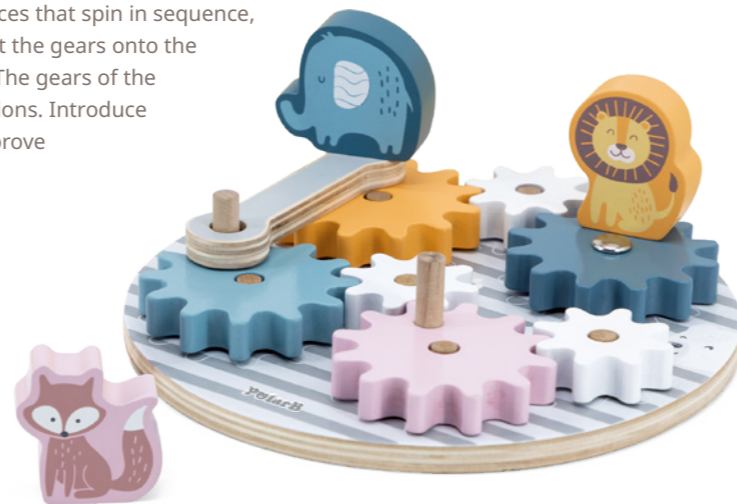

44232 Pop Up Garden

Babies and toddlers will love pushing down the animal pegs to watch them pop up and down through the woods, maybe they will shoot into the air! The bouncing and springing motion will surely make your little ones laugh a lot. Great for hand-eye coordination.

Size: 120 x 40 x 120 mm

44006 Spinning Gears

This spinning gears include 7 colourful wooden gear pieces that spin in sequence, 3 cute animal blocks and 1 wooden connecting shaft. Put the gears onto the fixed axes by matching the outline printed on the base. The gears of the same size are exchangeable to make different combinations. Introduce mechanical and physical knowledge to help children improve their reasoning and logical thinking besides of fun.

Size: 180 x 180 x 72 mm

44053 Matching Shape & Colour

This wooden clock not only allows children to match the shapes to the holes to learn colours and numbers 1 to 12, but also teaches children to tell the time by moving the arms around. A fun way to develop time telling skill, sorting skill, and colour and shape recognition. Lace the geometric blocks for extra fun, developing concentration and fine motor skills.

Size: 220 x 220 x 30 mm

2 ways to play!

44056 Calendar & Clock

A unique learning tool to understand the days of the week, months, seasons, time and weather in the most amazing and creative way. Can be played on table-top or hung on the wall at home, kindergarten or nursing home.

Size: 295 x 295 x 30 mm