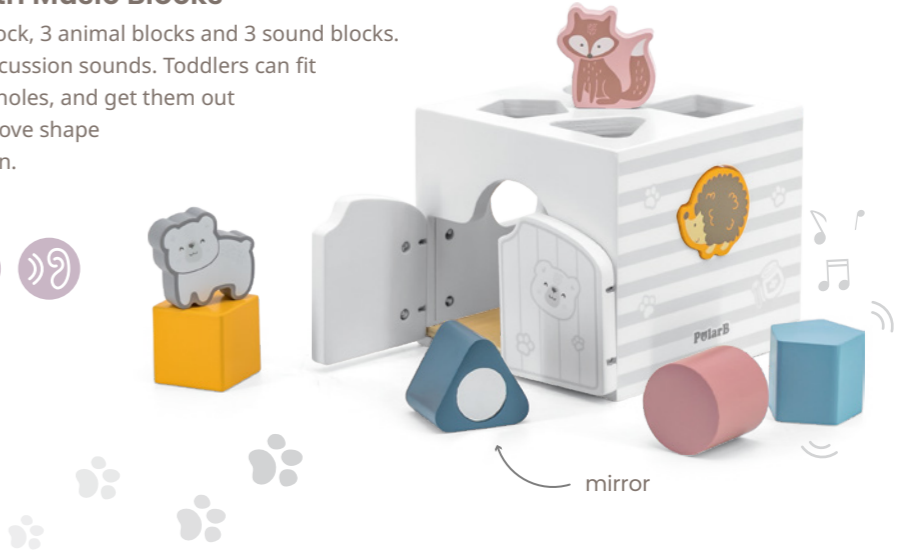

Size: 260 x 140 x 170 mm

3 ways to play!

1. Play Xylophone

2. Pound & Listen

3. Permanence Box

Double Maracas

These beautifully made double wooden Maracas are easy to grip, so babies can practice gripping and shaking to listen the wonderful sound of Maracas! Enhance the sense of rhythm, concentration, and help to practice auditory tracking.

Size: 48 x 48 x 145 mm

44089 Elephant

44090 Fox

44091N Lion

44052N Shape Sorter with Music Blocks

This shape sorter includes a mirror block, 3 animal blocks and 3 sound blocks. Shake the blocks to hear different percussion sounds. Toddlers can fit various blocks through the matching holes, and get them out from the back door. A fun way to improve shape recognition and hand-eye coordination.

Size: 135 x 145 x 120 mm

mirror

44279 Sensory Blocks

Unlock endless fun and exploration with these 8-piece sensory wooden blocks! Designed to stimulate touch, sight, and sound, each block features unique textures, mirrors, or sounds, perfect for little hands. Safe, durable, and beautifully designed, they promote sensory development, fine motor skills, and imaginative play.