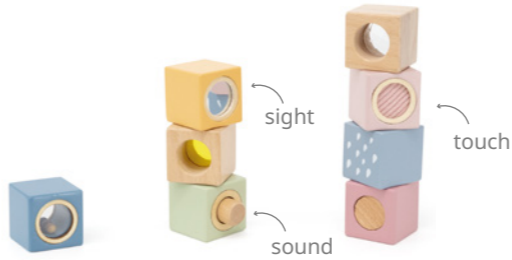

Size: 135 x 145 x 120 mm

mirror

44279 Sensory Blocks

Unlock endless fun and exploration with these 8-piece sensory wooden blocks! Designed to stimulate touch, sight, and sound, each block features unique textures, mirrors, or sounds, perfect for little hands. Safe, durable, and beautifully designed, they promote sensory development, fine motor skills, and imaginative play.

Block Size: 40 x 40 x 40 mm

Music Set

This music set comes with a tambourine, a double maracas and a xylophone with a drumstick. Perfect gift for toddlers to encourage musical development and audio cognition.