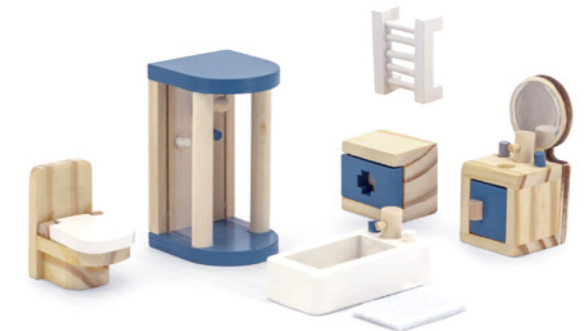

Box size: 297 x 210 x 52 mm

44035 Main Bedroom

44036 Kids' Bedroom

44037 Sitting Room

44038 Kitchen & Dining Room

44039 Toilet

44256 Wooden Dollhouse

- This beautifully furnished and cozy dollhouse is perfect for imaginative playtime and provides hours of fun for little ones.
- The house includes a kitchen, living room, bathroom and bedroom. A total of 16 pieces of furniture and accessories are included. Each room has matching wallpaper, furniture and accessories for a realistic and engaging play experience.
- Playing with dollhouses encourages key social skills development, such as empathy, sharing and communication.
- Best suited for dolls up to 10 cm/4 inches in size.