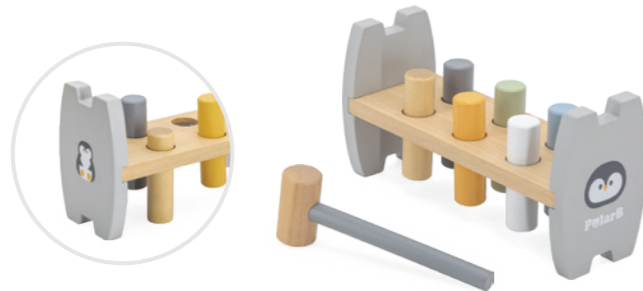

Size: 380 x 380 x 650 mm

650 mm

315 mm

44268 Bead Maze (8 pcs per box)

The bead maze features 10 wooden beads that can spin and slide on 2 intertwined wires. This toy helps develop fine motor skills, hand-eye coordination and problem solving skills. A set of 8 pcs per display box.

Size: 90 x 90 x 130 mm

A delicate pound-a-peg with 6 different colour pegs and a hammer. Babies can pound the pegs through the holes, flip over the bench and do it again. Great for developing wrist flexibility and hand-eye coordination.