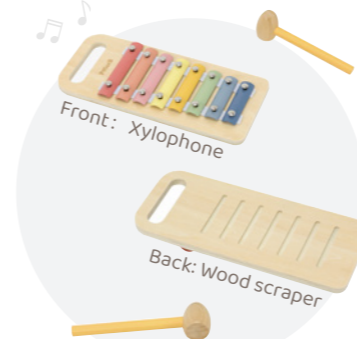

Size: 90 x 90 x 130 mm

A delicate pound-a-peg with 6 different colour pegs and a hammer. Babies can pound the pegs through the holes, flip over the bench and do it again. Great for developing wrist flexibility and hand-eye coordination.

44207 Pounding Bench - Penguin

Size: 203 x 72 x 104 mm

44208 Pounding Bench - Fox

Size: 203 x 72 x 104 mm

44009 Pound-a-Peg

Size: 200 x 105 x 70 mm

44270 Pounding Bench & Xylophone

This toy features pounding bench, xylophone and wood scraper instrument all in one! Pound the balls with the hammer and listen as they roll down the xylophone or the wood scraper. The xylophone can be taken out and played alone. Inspire creativity and develop fine motor skills and hand-eye coordination.

Size: 225 x 175 x 32 mm

3 ways to play!

Front: Xylophone

Back: Wood scraper

1. Play Xylophone

2. Pound & Listen

3. Permanance Box

44052N Shape Sorter with Music Blocks